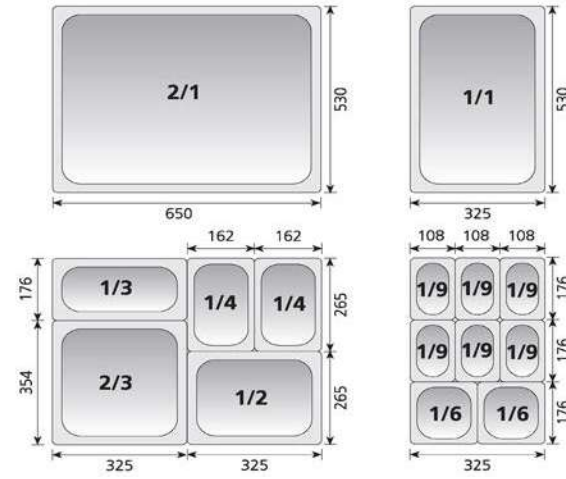

Delikli Gastronorm Küvetler
Perforated Gastronorm Containers